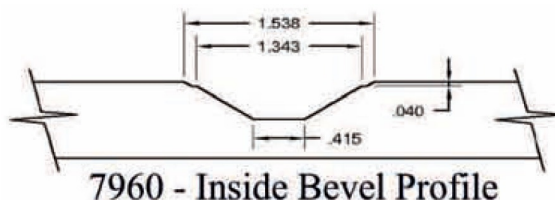

### Item #Kit 7960-INS-7960, Vortex MDF Inside Door Profiles - Inside Roughing Profile: 7960 BODY W/ INS-7960 INSERT - Bevel

**\$454.27**

Thank you for shopping with us! .

These " multiple" pass cutter sets can be used in combination to rough out and corner clean to provide the appearance of a square inside corner. Combine with a raised panel cutter to complete the look of a five-piece assembled door.