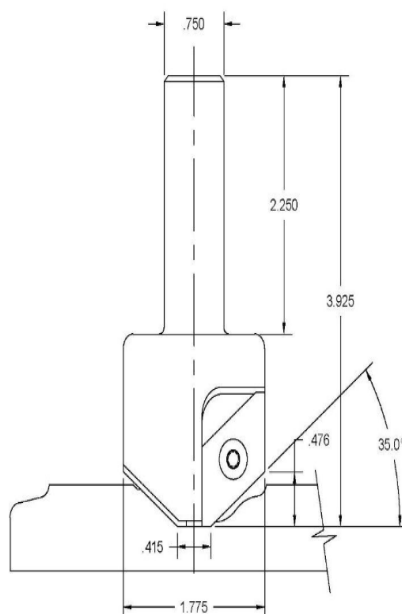

### Item #Kit 7960-INS-7960, Vortex MDF Inside Door Profiles - Inside Roughing Profile: 7960 BODY W/ INS-7960 INSERT - Bevel

**\$454.27**

Thank you for shopping with us! .

These " multiple" pass cutter sets can be used in combination to rough out and corner clean to provide the appearance of a square inside corner. Combine with a raised panel cutter to complete the look of a five-piece assembled door.

INS-7960-KIT

7960 BODY

INS-7960

## SPECIFICATIONS

**Profile**

Inside Profile - Bevel

## SPECIFICATIONS

<b>Style</b>	MDF Inside Door Profiles - Inside Roughing Profile: 7960 Body w/ INS-7960 Insert
<b>Includes</b>	7960 Inside Roughing Profile Insert Body, INS-7960 Insert, 67115 Screws
<b>Note</b>	--
<b>Manufacturer</b>	Vortex Tool