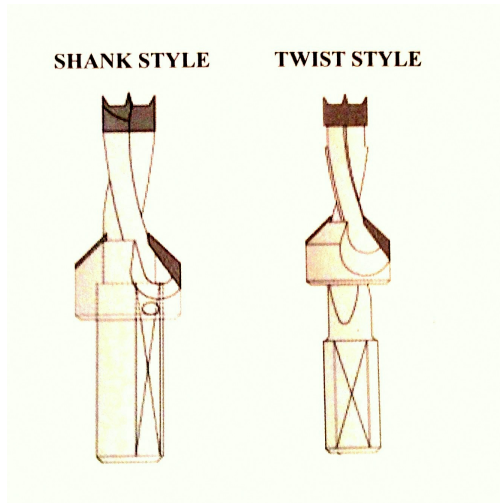

**Item #7900-999-06L, European Tooling Systems  
Countersink Twist Style Bits  
\$18.10**

Thank you for shopping with us!

SPECIFICATIONS	
<b>Large Diameter</b>	16 mm
<b>Rotation</b>	Left
<b>Size</b>	6 mm
<b>Shank</b>	Countersink Twist
<b>Manufacturer</b>	European Tooling Systems