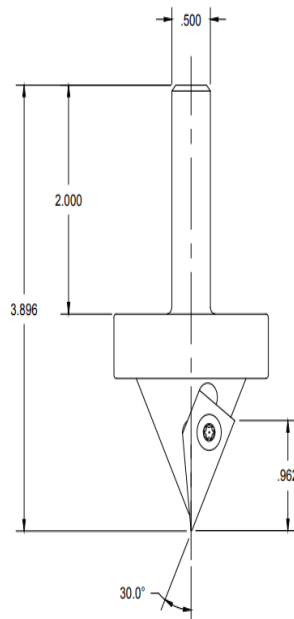

### Item #7085-Kit, Vortex Series 7000 Insert V-Groove Cutter 2" 30° Angle -7085 BODY W/ IVB-20 INSERT

**\$362.24**

Thank you for shopping with us!

Series 7000 insert router bits are ideal for v-groove operations where the material is to be folded! The angle of the insert is constant and accurate right down to the point of the tool. The 45° angle inserts are indexable. Tool body comes complete and ready to use with insert, screws, and wrench.

## SPECIFICATIONS

<b>Diameter</b>	2.00 in
<b>Cut Depth</b>	0.966 in
<b>Included Angle</b>	60 Deg
<b>Shank</b>	1/2 in
<b>Angle</b>	30 Deg

## SPECIFICATIONS

**Includes** 7085 2 in V-Groove Cutter, IVB-20 Insert, 67115 Screws, 7000W Torx Wrench

**Manufacturer** Vortex Tool