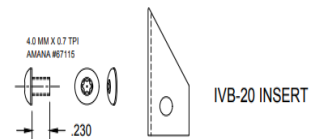

### Item #7085-Kit, Vortex Series 7000 Insert V-Groove Cutter 2" 30° Angle -7085 BODY W/ IVB-20 INSERT

**\$362.24**

Thank you for shopping with us!

Series 7000 insert router bits are ideal for v-groove operations where the material is to be folded! The angle of the insert is constant and accurate right down to the point of the tool. The 45° angle inserts are indexable. Tool body comes complete and ready to use with insert, screws, and wrench.

## SPECIFICATIONS

<b>Diameter</b>	2.00 in
<b>Cut Depth</b>	0.966 in
<b>Included Angle</b>	60 Deg
<b>Shank</b>	1/2 in
<b>Angle</b>	30 Deg

## SPECIFICATIONS

**Includes** 7085 2 in V-Groove Cutter, IVB-20 Insert, 67115 Screws, 7000W Torx Wrench

**Manufacturer** Vortex Tool