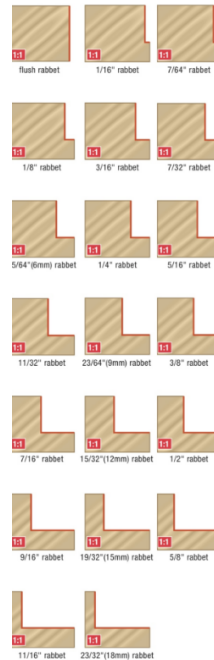

## Edge of Arlington Saw & Tool, Inc.

124 South Collins  
Arlington, TX 76010  
Phone: 817-461-7171 • Fax: 817-795-6651  
Toll Free: 888-461-7171  
Email: [info@eoasaw.com](mailto:info@eoasaw.com)  
Website: [www.eoasaw.com](http://www.eoasaw.com)

### Item #67800, Amana Tool 21-Piece Collar Kit for Insert Superabbet™

**\$129.98**

Thank you for shopping with us! 21-piece Collar Kit for Insert Superabbet™ flush to 18mm depth.

Collars and Kits

## SPECIFICATIONS

**Includes**

21 Pc Kit: two #47701 bearings, 67206 spacer, #5000 allen key, #67094 allen screw and 16 individual collars: 67398, 67400, 67402, 67404, 67406, 67408, 67410, 67412, 67414, 67416, 67418, 67420, 67422, 67424, 67428, 67430