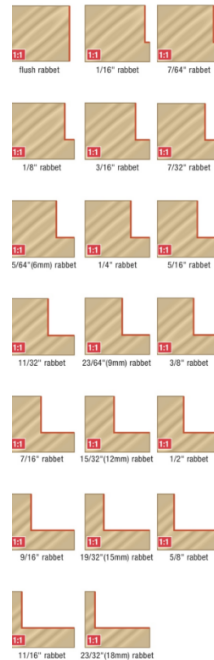

Edge of Arlington Saw & Tool, Inc.

124 South Collins
Arlington, TX 76010
Phone: 817-461-7171 • Fax: 817-795-6651
Toll Free: 888-461-7171
Email: info@eoasaw.com
Website: www.eoasaw.com

Item #67800, Amana Tool 21-Piece Collar Kit for Insert Superabbet™

\$129.98

Thank you for shopping with us! 21-piece Collar Kit for Insert Superabbet™ flush to 18mm depth.

Collars and Kits

SPECIFICATIONS

Manufacturer Amana Tool

SPECIFICATIONS

Includes

21 Pc Kit: two #47701 bearings, 67206 spacer, #5000 allen key, #67094 allen screw and 16 individual collars: 67398, 67400, 67402, 67404, 67406, 67408, 67410, 67412, 67414, 67416, 67418, 67420, 67422, 67424, 67428, 67430