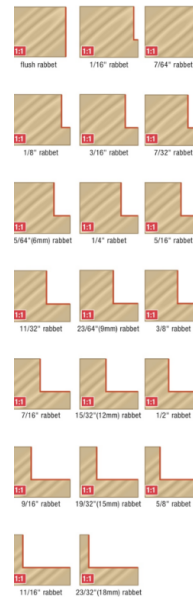

Edge of Arlington Saw & Tool, Inc.

124 South Collins
 Arlington, TX 76010
 Phone: 817-461-7171 • Fax: 817-795-6651
 Toll Free: 888-461-7171
 Email: info@eoasaw.com
 Website: www.eoasaw.com

Item #67600, Amana Tool 5-Piece Collar Kit for Insert Superabbet™

\$44.89

Thank you for shopping with us! 5-piece Collar Kit for Insert Superabbet™ 3/16 - 11/16.

Collars and Kits

SPECIFICATIONS

Manufacturer Amana Tool

Includes 5 Pc Kit: 67404, 67410, 67416, 67422, 67428