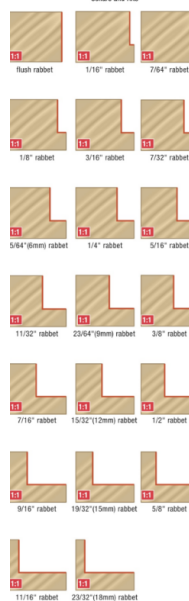

## Edge of Arlington Saw & Tool, Inc.

124 South Collins  
 Arlington, TX 76010  
 Phone: 817-461-7171 • Fax: 817-795-6651  
 Toll Free: 888-461-7171  
 Email: [info@eoasaw.com](mailto:info@eoasaw.com)  
 Website: [www.eoasaw.com](http://www.eoasaw.com)

### Item #67600, Amana Tool 5-Piece Collar Kit for Insert Superabbet™

**\$47.55**

Thank you for shopping with us! 5-piece Collar Kit for Insert Superabbet™ 3/16 - 11/16.

Collars and Kits

## SPECIFICATIONS

**Manufacturer** Amana Tool

**Includes** 5 Pc Kit: 67404, 67410, 67416, 67422, 67428