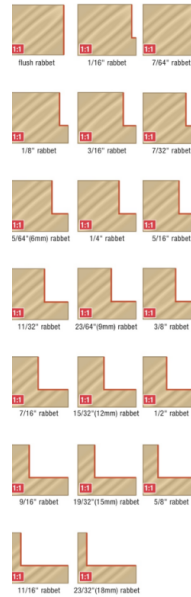

Edge of Arlington Saw & Tool, Inc.

124 South Collins
 Arlington, TX 76010
 Phone: 817-461-7171 • Fax: 817-795-6651
 Toll Free: 888-461-7171
 Email: info@eoasaw.com
 Website: www.eoasaw.com

Item #67600, Amana Tool 5-Piece Collar Kit for Insert Superabbet™

\$44.89

Thank you for shopping with us! 5-piece Collar Kit for Insert Superabbet™ 3/16 - 11/16.

Collars and Kits

SPECIFICATIONS

Manufacturer Amana Tool

Includes 5 Pc Kit: 67404, 67410, 67416, 67422, 67428