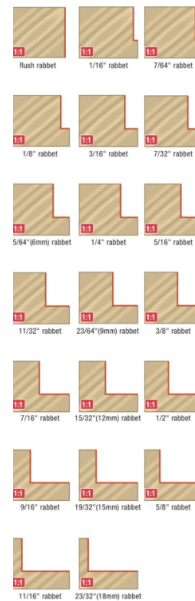

Edge of Arlington Saw & Tool, Inc.

124 South Collins
Arlington, TX 76010
Phone: 817-461-7171 • Fax: 817-795-6651
Toll Free: 888-461-7171
Email: info@eoasaw.com
Website: www.eoasaw.com

Item #67500, Amana Tool 6-Piece Collar Kit for Insert Superabbet™

\$44.89

Thank you for shopping with us! 6-piece Collar Kit for Insert Superabbet™ 1/16" - 1/2" depth.

SPECIFICATIONS

Manufacturer	Amana Tool
Includes	6 Pc Kit: 67398, 67400, 67402, 67408, 67414, 67420