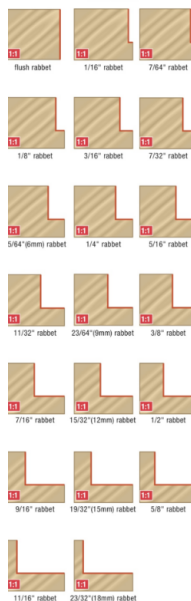

Edge of Arlington Saw & Tool, Inc.

124 South Collins
 Arlington, TX 76010
 Phone: 817-461-7171 • Fax: 817-795-6651
 Toll Free: 888-461-7171
 Email: info@eoasaw.com
 Website: www.eoasaw.com

Item #67500, Amana Tool 6-Piece Collar Kit for Insert Superabbet™

\$47.55

Thank you for shopping with us! 6-piece Collar Kit for Insert Superabbet™ 1/16" - 1/2" depth.

SPECIFICATIONS

Manufacturer	Amana Tool
Includes	6 Pc Kit: 67398, 67400, 67402, 67408, 67414, 67420