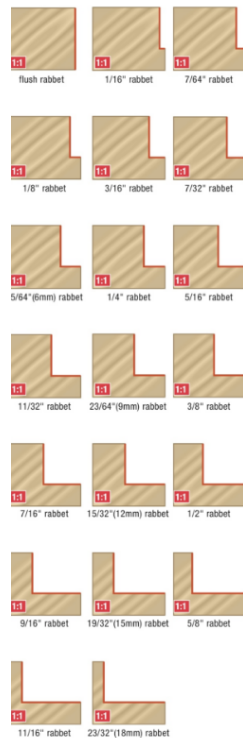

## Item #67428, Amana Tool 5/8" Collar for Insert Superabbet™ & Insert Superabbet, Jr.™ \$9.86

Thank you for shopping with us!

Individual Collar for Superabbet™

Also refer to Accessories (Collar Kits)

Collars and Kits

## SPECIFICATIONS

<b>Diameter</b>	5/8" Collar Diameter in
<b>Cut Depth</b>	Rabbit Depth: 11/16 - 49360/RC-49360 & 7/16 - RC-49355
<b>Manufacturer</b>	Amana Tool