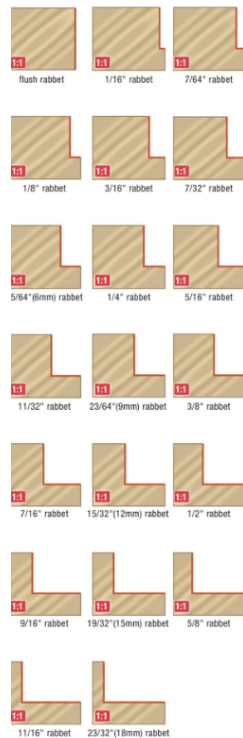

Edge of Arlington Saw & Tool, Inc.

124 South Collins
Arlington, TX 76010
Phone: 817-461-7171 • Fax: 817-795-6651
Toll Free: 888-461-7171
Email: info@eoasaw.com
Website: www.eoasaw.com

Item #67427, Amana Tool 3/4" Collar for Insert Superabbet™ & Insert Superabbet, Jr.™ \$10.46

Thank you for shopping with us!

Individual Collar for Superabbet™

Also refer to Accessories (Collar Kits)

Collars and Kits

SPECIFICATIONS

Diameter	3/4 in Collar Diameter
Cut Depth	Rabbit Depth: 5/8 in- 49360/RC-49360 & 3/8 - RC-49355
Manufacturer	Amana Tool