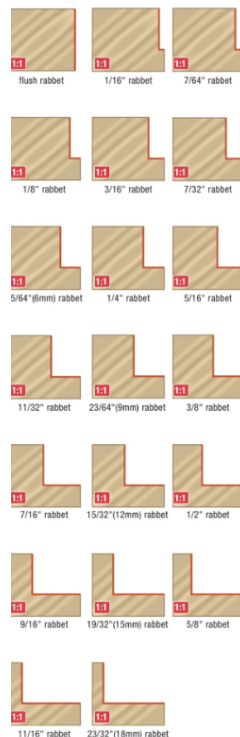

# Edge of Arlington Saw & Tool, Inc.

124 South Collins  
Arlington, TX 76010  
Phone: 817-461-7171 • Fax: 817-795-6651  
Toll Free: 888-461-7171  
Email: [info@eoasaw.com](mailto:info@eoasaw.com)  
Website: [www.eoasaw.com](http://www.eoasaw.com)

## Item #67426, Amana Tool 3/4" Collar for Insert Superabbet™ & Insert Superabbet, Jr.™

**\$10.46**

Thank you for shopping with us!

Individual Collar for Superabbet™

Also refer to Accessories (Collar Kits)

## SPECIFICATIONS

<b>Diameter</b>	3/4 in Collar Diameter
<b>Cut Depth</b>	Rabbit Depth: 5/8 in - 49360/RC-49360 & 3/8 - RC-49355
<b>Manufacturer</b>	Amana Tool