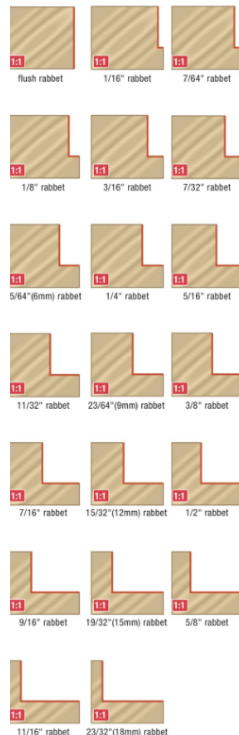

## Item #67424, Amana Tool 13/16" Collar for Insert Superabbet™ & Insert Superabbet, Jr.™

**\$10.46**  
Thank you for shopping with us!

Individual Collar for Superabbet™

Also refer to Accessories (Collar Kits)

## SPECIFICATIONS

**Diameter** 13/16 in Collar Diameter

**Cut Depth** Rabbet Depth: 19/32 in(15mm) - 49360/RC-49360 & 11/32 - RC-49355

**Manufacturer** Amana Tool