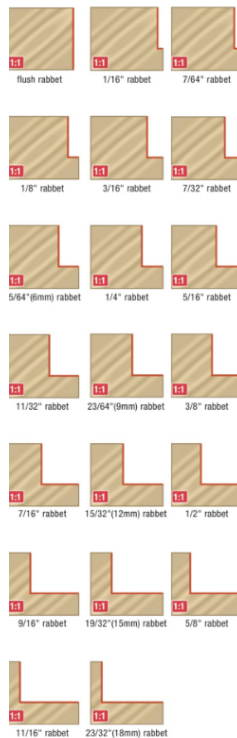

Edge of Arlington Saw & Tool, Inc.

124 South Collins
Arlington, TX 76010
Phone: 817-461-7171 • Fax: 817-795-6651
Toll Free: 888-461-7171
Email: info@eoasaw.com
Website: www.eoasaw.com

Item #67420, Amana Tool 1" Collar for Insert Superabbet™ & Insert Superabbet, Jr.™ \$10.46

Thank you for shopping with us!

Individual Collar for Superabbet™

Also refer to Accessories (Collar Kits)

Collars and Kits

SPECIFICATIONS

Diameter	1 in Collar Diameter
Cut Depth	Rabbit Depth: 1/2 in - 49360/RC-49360 & 1/4 - RC-49355
Manufacturer	Amana Tool