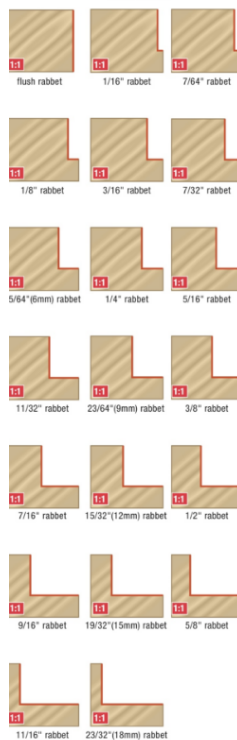

# Edge of Arlington Saw & Tool, Inc.

124 South Collins  
Arlington, TX 76010  
Phone: 817-461-7171 • Fax: 817-795-6651  
Toll Free: 888-461-7171  
Email: [info@eoasaw.com](mailto:info@eoasaw.com)  
Website: [www.eoasaw.com](http://www.eoasaw.com)

## Item #67420, Amana Tool 1" Collar for Insert Superabbet™ & Insert Superabbet, Jr.™ \$9.86

Thank you for shopping with us!

Individual Collar for Superabbet™

Also refer to Accessories (Collar Kits)

## SPECIFICATIONS

<b>Diameter</b>	1" Collar Diameter in
<b>Cut Depth</b>	Rabbit Depth: 1/2 - 49360/RC-49360 & 1/4 - RC-49355
<b>Manufacturer</b>	Amana Tool