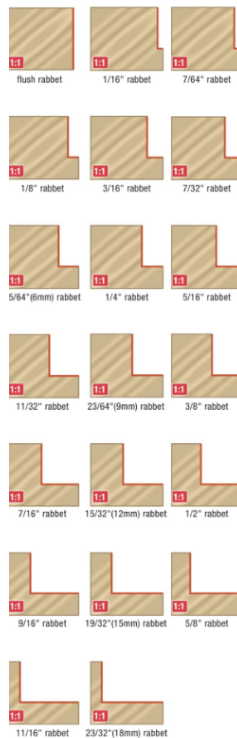

# Edge of Arlington Saw & Tool, Inc.

124 South Collins  
Arlington, TX 76010  
Phone: 817-461-7171 • Fax: 817-795-6651  
Toll Free: 888-461-7171  
Email: [info@eoasaw.com](mailto:info@eoasaw.com)  
Website: [www.eoasaw.com](http://www.eoasaw.com)

## Item #67416, Amana Tool 1 1/8" Collar for Insert Superabbet™ & Insert Superabbet, Jr.™ \$9.86

Thank you for shopping with us!

Individual Collar for Superabbet™

Also refer to Accessories (Collar Kits)

## SPECIFICATIONS

<b>Diameter</b>	1 1/8 in Collar Diameter
<b>Cut Depth</b>	Rabbit Depth: 7/16 in - 49360/RC-49360 & 3/16 - RC-49355
<b>Manufacturer</b>	Amana Tool