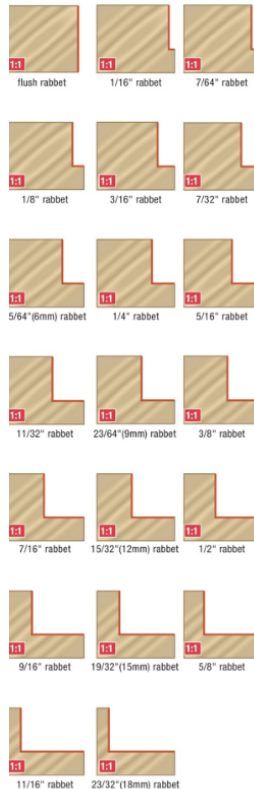

Edge of Arlington Saw & Tool, Inc.

124 South Collins
Arlington, TX 76010
Phone: 817-461-7171 • Fax: 817-795-6651
Toll Free: 888-461-7171
Email: info@eoasaw.com
Website: www.eoasaw.com

Item #67400, Amana Tool 1 7/8" Collar for Insert Superabbet™ & Insert Superabbet, Jr.™ \$10.91

Thank you for shopping with us! Individual Collar for Superabbet™ Also refer to Accessories (Collar Kits)

Collars and Kits

SPECIFICATIONS

Diameter	1 7/8 in Collar Diameter
Cut Depth	Rabbit Depth: 1/16 in (49360/RC-49360)
Manufacturer	Amana Tool