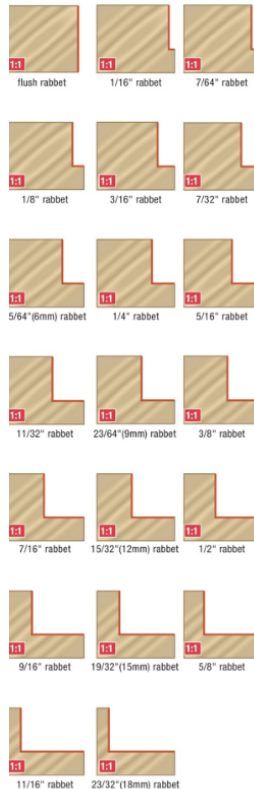

Edge of Arlington Saw & Tool, Inc.

124 South Collins
Arlington, TX 76010
Phone: 817-461-7171 • Fax: 817-795-6651
Toll Free: 888-461-7171
Email: info@eoasaw.com
Website: www.eoasaw.com

Item #67400, Amana Tool 1 7/8" Collar for Insert Superabbet™ & Insert Superabbet, Jr.™ \$10.28

Thank you for shopping with us! Individual Collar for Superabbet™ Also refer to Accessories (Collar Kits)

Collars and Kits

SPECIFICATIONS

Diameter	1 7/8 in Collar Diameter
Cut Depth	Rabbit Depth: 1/16 in (49360/RC-49360)
Manufacturer	Amana Tool