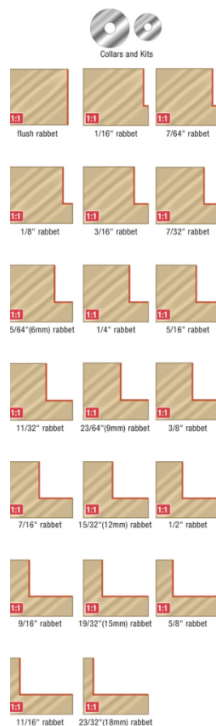

Edge of Arlington Saw & Tool, Inc.

124 South Collins
Arlington, TX 76010
Phone: 817-461-7171 • Fax: 817-795-6651
Toll Free: 888-461-7171
Email: info@eoasaw.com
Website: www.eoasaw.com

Item #67355, Amana Tool 17-Piece Collar Kit for Insert Superabbet, Jr.™ \$103.05

Thank you for shopping with us! 17-piece Collar Kit for Insert Superabbet, Jr.™ 15/32 to flush.

SPECIFICATIONS

Manufacturer Amana Tool

SPECIFICATIONS

Includes

17 Pc Kit: two #47701 bearings, #67206 spacer, #5000 Allen key, #67094 Allen screw and 12 individual collars: 67408, 67410, 67412, 67414, 67416, 67418, 67420, 67422, 67424, 67426, 67428, 67430