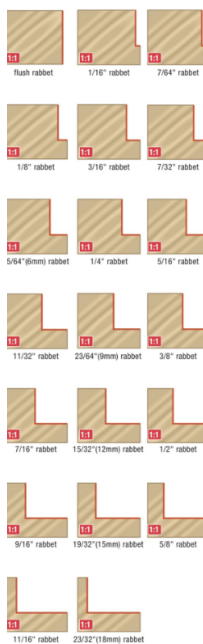

## Edge of Arlington Saw & Tool, Inc.

124 South Collins  
 Arlington, TX 76010  
 Phone: 817-461-7171 • Fax: 817-795-6651  
 Toll Free: 888-461-7171  
 Email: [info@eoasaw.com](mailto:info@eoasaw.com)  
 Website: [www.eoasaw.com](http://www.eoasaw.com)

### Item #67350, Amana Tool 5-Piece Collar Kit for Insert Superabbet, Jr.™

**\$42.38**

Thank you for shopping with us! 5-piece Collar Kit for Insert Superabbet, Jr.™ 3/8 to flush

Collars and Kits