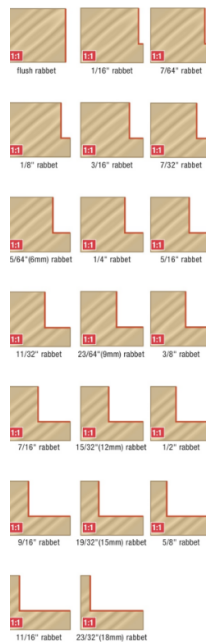

Edge of Arlington Saw & Tool, Inc.

124 South Collins
 Arlington, TX 76010
 Phone: 817-461-7171 • Fax: 817-795-6651
 Toll Free: 888-461-7171
 Email: info@eoasaw.com
 Website: www.eoasaw.com

Item #67350, Amana Tool 5-Piece Collar Kit for Insert Superabbet, Jr.™ \$40.01

Thank you for shopping with us! 5-piece Collar Kit for Insert Superabbet, Jr.™ 3/8 to flush

Collars and Kits

SPECIFICATIONS

Manufacturer	Amana Tool
Includes	5 Pc Kit: 67408, 67410, 67414, 67420, 67426