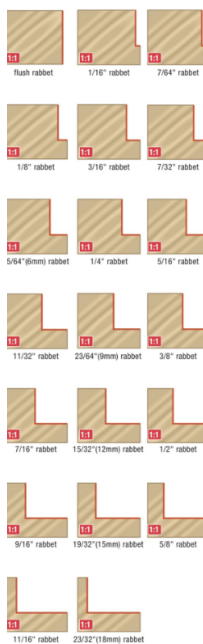

Edge of Arlington Saw & Tool, Inc.

124 South Collins
 Arlington, TX 76010
 Phone: 817-461-7171 • Fax: 817-795-6651
 Toll Free: 888-461-7171
 Email: info@eoasaw.com
 Website: www.eoasaw.com

Item #67350, Amana Tool 5-Piece Collar Kit for Insert Superabbet, Jr.™

\$40.01

Thank you for shopping with us! 5-piece Collar Kit for Insert Superabbet, Jr.™ 3/8 to flush

Collars and Kits

SPECIFICATIONS

Manufacturer

Amana Tool

Includes

5 Pc Kit: 67408, 67410, 67414, 67420, 67426