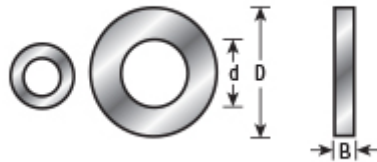

Edge of Arlington Saw & Tool, Inc.

124 South Collins
Arlington, TX 76010
Phone:817-461-7171 • Fax: 817-795-6651
Toll Free: 888-461-7171
Email: info@eoasaw.com
Website: www.eoasaw.com

**Item #67206, Amana Tool Steel Flat Lock Washer .356 Overall
Dia x 1/4 Inner Dia
\$1.09**

Thank you for shopping with us!

Application: Used between ball bearing and screw head or hex nut.

SPECIFICATIONS

Manufacturer	Amana Tool
Inside Diameter	1/4 in
Outside Diameter	.356 in
Thickness	2.2 mm
Bearing(s)	47701, Amana Tool 1/4 ID x 1/2 OD x .186 Thick Steel Ball Bearing Guide
Recommended For	Superabbet' Spacer