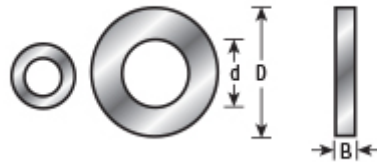

Edge of Arlington Saw & Tool, Inc.

124 South Collins
Arlington, TX 76010
Phone: 817-461-7171 • Fax: 817-795-6651
Toll Free: 888-461-7171
Email: info@eoasaw.com
Website: www.eoasaw.com

Item #67132, Amana Tool Steel Flat Lock Washer 3/8 Overall Dia x 1/4 Inner Dia **\$0.64**

Thank you for shopping with us!

Application: Used between ball bearing and screw head or hex nut.

SPECIFICATIONS

Manufacturer	Amana Tool
Inside Diameter	1/4 in
Outside Diameter	3/8 in
Thickness	1.5 mm
Bearing(s)	47701, Amana Tool 1/4 ID x 1/2 OD x .186 Thick Steel Ball Bearing Guide
Recommended For	Face Inlay Spacer