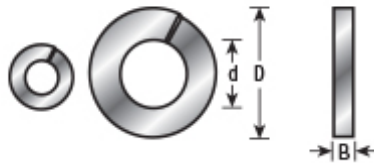

Edge of Arlington Saw & Tool, Inc.

124 South Collins
Arlington, TX 76010
Phone: 817-461-7171 • Fax: 817-795-6651
Toll Free: 888-461-7171
Email: info@eoasaw.com
Website: www.eoasaw.com

Item #67128, Amana Tool Steel Split Lock Washer 18.7mm Overall Dia x 12mm Inner Dia \$0.53

Thank you for shopping with us!

Application: Used between ball bearing & screw head or hex nut to serve as a lock washer.

SPECIFICATIONS

Manufacturer	Amana Tool
Inside Diameter	12mm
Outside Diameter	18.7mm
Thickness	1.3 mm