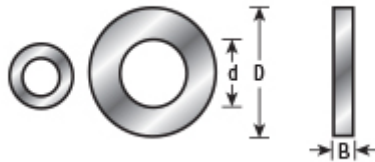

Edge of Arlington Saw & Tool, Inc.

124 South Collins
Arlington, TX 76010
Phone: 817-461-7171 • Fax: 817-795-6651
Toll Free: 888-461-7171
Email: info@eoasaw.com
Website: www.eoasaw.com

Item #67125, Amana Tool Steel Flat Lock Washer 18.7mm Overall Dia x 12mm Inner Dia \$0.45

Thank you for shopping with us!

Application: Used between ball bearing and screw head or hex nut.

SPECIFICATIONS

Manufacturer	Amana Tool
Inside Diameter	12mm
Outside Diameter	18.7mm
Thickness	7/64 in
Bearing(s)	--
Recommended For	Screw #55460, 55462, 55464