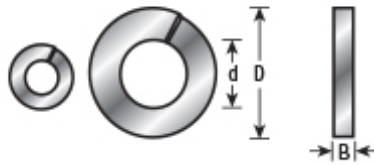

Edge of Arlington Saw & Tool, Inc.

124 South Collins
Arlington, TX 76010
Phone: 817-461-7171 • Fax: 817-795-6651
Toll Free: 888-461-7171
Email: info@eoasaw.com
Website: www.eoasaw.com

Item #67111, Amana Tool Steel Split Lock Washer 1/4 Overall Dia x 1/8 Inner Dia \$1.05

Thank you for shopping with us!

Application: Used between ball bearing & screw head or hex nut to serve as a lock washer.

SPECIFICATIONS

Manufacturer	Amana Tool
Inside Diameter	1/8 in
Outside Diameter	1/4 in
Thickness	1 mm