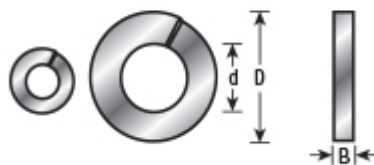

Edge of Arlington Saw & Tool, Inc.

124 South Collins
Arlington, TX 76010
Phone: 817-461-7171 • Fax: 817-795-6651
Toll Free: 888-461-7171
Email: info@eoasaw.com
Website: www.eoasaw.com

Item #67082, Amana Tool Steel Split Lock Washer 1/4 Overall Dia x 1/8 Inner Dia \$0.60

Thank you for shopping with us!

Application: Used between ball bearing & screw head or hex nut to serve as a lock washer.

SPECIFICATIONS

Manufacturer	Amana Tool
Inside Diameter	1/8 in
Outside Diameter	1/4 in
Thickness	1 mm