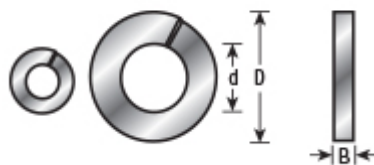

Edge of Arlington Saw & Tool, Inc.

124 South Collins
Arlington, TX 76010
Phone: 817-461-7171 • Fax: 817-795-6651
Toll Free: 888-461-7171
Email: info@eoasaw.com
Website: www.eoasaw.com

Item #67082, Amana Tool Steel Split Lock Washer 1/4 Overall Dia x 1/8 Inner Dia \$0.64

Thank you for shopping with us!

Application: Used between ball bearing & screw head or hex nut to serve as a lock washer.

SPECIFICATIONS	
Manufacturer	Amana Tool
Inside Diameter	1/8 in
Outside Diameter	1/4 in
Thickness	1 mm