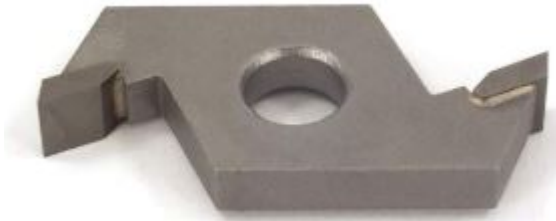

Edge of Arlington Saw & Tool, Inc.

124 South Collins
Arlington, TX 76010
Phone:817-461-7171 • Fax: 817-795-6651
Toll Free: 888-461-7171
Email: info@eoasaw.com
Website: www.eoasaw.com

Item #6625, Whiteside Full Size Stile & Rail Groover Replacement
\$23.81

Thank you for shopping with us!

This item is an extra Groover for the Full Size Stile and Rail bits.

SPECIFICATIONS

Manufacturer	Whiteside Machine
Cut Height, Length, or Width	7/8 in cutting length
Large Diameter	1-5/8 in
Pattern	N/A
Reveal	--
Shank	--