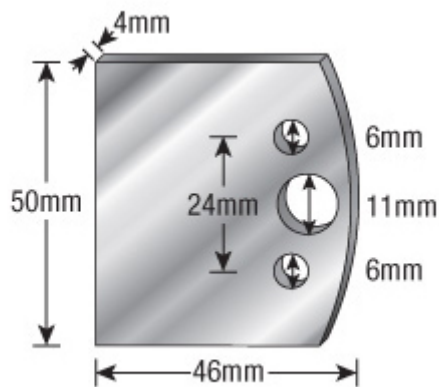

### Item #64RM599, Amana Tool Pair of 50mm Blank (Unground) Knives for Profile Pro™ for Custom Grinding \$32.59

Thank you for shopping with us!  
Pair of blank (unground) knives.

#### SPECIFICATIONS

<b>Manufacturer</b>	Amana Tool
<b>Part Descp.</b>	20mm Maximum Profile Depth - Pair 50mm Blank Knives
<b>Note</b>	--