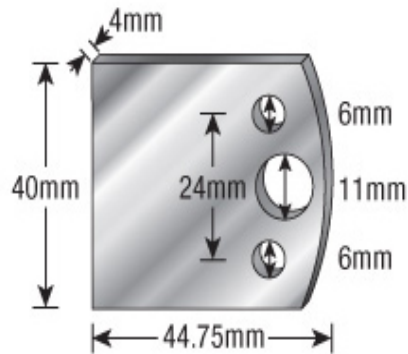

Edge of Arlington Saw & Tool, Inc.

124 South Collins
Arlington, TX 76010
Phone:817-461-7171 • Fax: 817-795-6651
Toll Free: 888-461-7171
Email: info@eoasaw.com
Website: www.eoasaw.com

Item #64RM193, Amana Tool Pair of 40mm Blank (Unground) Knives for Profile Pro™ for Custom Grinding
\$22.33

Thank you for shopping with us!
Pair of blank (unground) knives.

SPECIFICATIONS

Manufacturer	Amana Tool
Part Descp.	18mm Maximum Profile Depth - Pair 40mm Blank Knives
Note	--