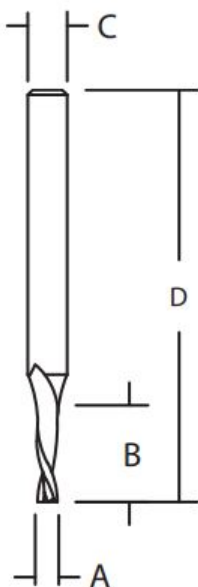

## Edge of Arlington Saw & Tool, Inc.

124 South Collins  
Arlington, TX 76010  
Phone: 817-461-7171 • Fax: 817-795-6651  
Toll Free: 888-461-7171  
Email: [info@eoasaw.com](mailto:info@eoasaw.com)  
Website: [www.eoasaw.com](http://www.eoasaw.com)

### Item #62536, WKW HSS Spiral 1/2CD x 1-1/2CL x 1/2Shk x 3-1/2OAL Double Flute Upcut \$33.19

Thank you for shopping with us!

Designed to run in solid woods, non-ferrous, and some plastics. Double flutes will produce a better finish than single flutes.

#### SPECIFICATIONS

<b>Diameter</b>	1/2 in
<b>Cut Height, Length, or Width</b>	1 1/2 in
<b>Flute Geometry</b>	Double Flute Upcut
<b>Flute</b>	2
<b>Shank</b>	1/2 in
<b>Overall Length</b>	3 1/2 in
<b>Manufacturer</b>	Wisconsin Knife Works