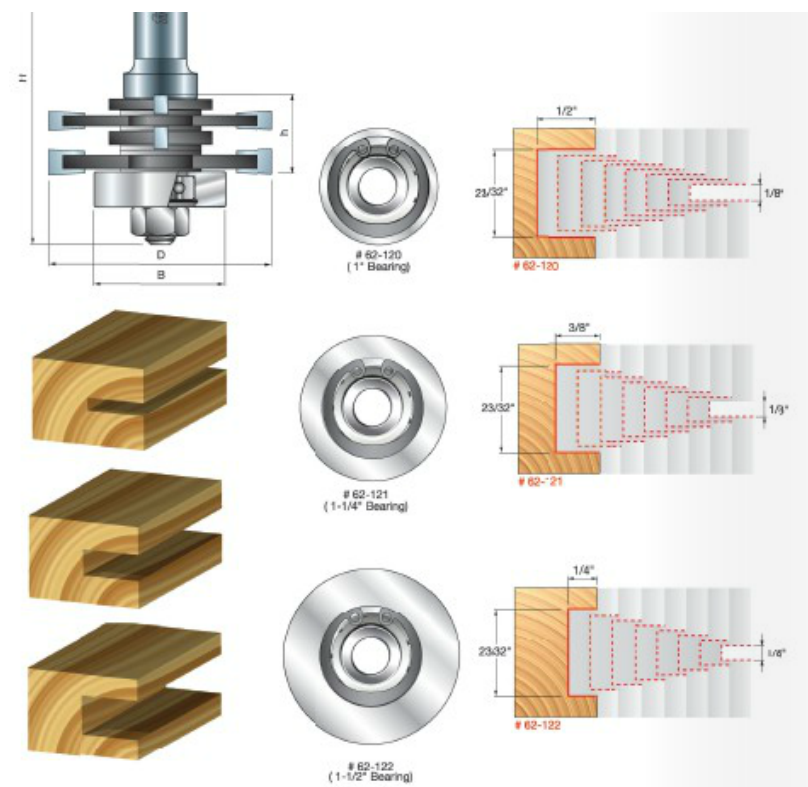

### Item #62-121, Freud Stacked Slotting Set Replacement Bearing \$14.79

Thank you for shopping with us!

Replacement bearings for stacked slotting set [61-102](#)

**Application for set:** Produces grooves 1/8" to 23/32" wide

- By changing the bearings, this set will cut three different depths (1/4", 3/8", 1/2").
- Set includes Freud's slotting cutter arbor 60-202, 3 bearings, and 4 specially designed slotting cutters.
- Cuts all composition materials, plywoods, hardwoods, and softwoods.
- Use on hand-held and table-mounted portable routers.

## SPECIFICATIONS

<b>Manufacturer</b>	Freud Tools
<b>Diameter</b>	N/A
<b>Cut Depth</b>	3/8 in

## SPECIFICATIONS

<b>Cut Height, Length, or Width</b>	N/A
<b>Overall Length</b>	N/A
<b>Part Descp.</b>	Slotting Set Replacement Bearing
<b>Shank</b>	N/A
<b>Bearing Size</b>	1 1/4 in