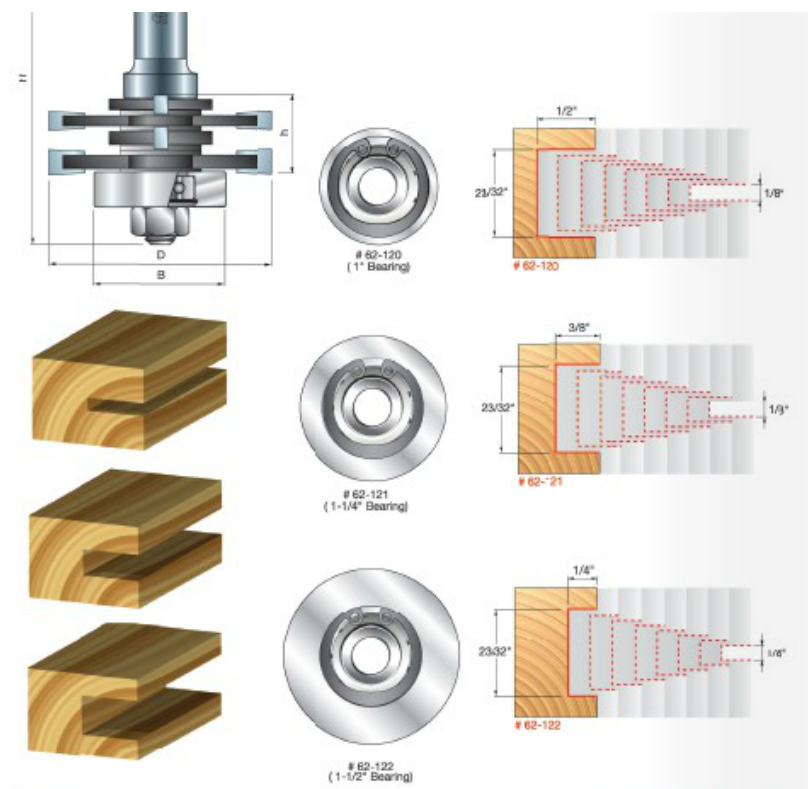

Edge of Arlington Saw & Tool, Inc.

124 South Collins
Arlington, TX 76010
Phone: 817-461-7171 • Fax: 817-795-6651
Toll Free: 888-461-7171
Email: info@eoasaw.com
Website: www.eoasaw.com

Item #62-120, Freud Stacked Slotting Set Replacement Bearing \$14.51

Thank you for shopping with us!

Replacement bearings for stacked slotting set [61-102](#)

Application for set: Produces grooves 1/8" to 23/32" wide

- By changing the bearings, this set will cut three different depths (1/4", 3/8", 1/2").
- Set includes Freud's slotting cutter arbor 60-202, 3 bearings, and 4 specially designed slotting cutters.
- Cuts all composition materials, plywoods, hardwoods, and softwoods.
- Use on hand-held and table-mounted portable routers.

SPECIFICATIONS

Manufacturer	Freud Tools
Diameter	N/A
Cut Depth	1/2 in

SPECIFICATIONS

Cut Height, Length, or Width	N/A
Overall Length	N/A
Part Descp.	Slotting Set Replacement Bearing
Shank	N/A
Bearing Size	1 in