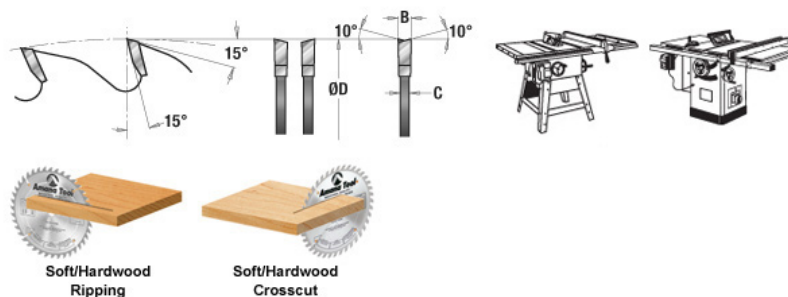

### Item #614420, Amana Tool Carbide-Tipped Multi-Use Ripping/General Purpose 14 Inch Dia x 42T ATB, 15 Deg, 1" Bore

**\$139.58**

Thank you for shopping with us!

This is an excellent and popular general purpose configuration blade. Its low tooth count, high hook angle, and ample gullets make it an aggressive, fast cutting ripping blade. However, its ATB grind allows it to crosscut well. A good choice for all-around use.

## SPECIFICATIONS

<b>Manufacturer</b>	Amana Tool
<b>Diameter</b>	14 in (350 mm)
<b>Bore</b>	1 in
<b>Grind</b>	ATB
<b>Kerf</b>	0.137 in
<b>Note</b>	--
<b>Pinholes</b>	--
<b>Plate</b>	.098 in
<b>Teeth</b>	42
<b>Hook Angle</b>	15 deg