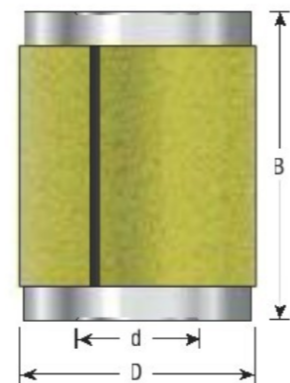

### Item #61293, Amana Tool Sanding Drum 60mm (2-3/8) Dia x 100mm (4 in) x 1-1/4 Bore \$141.08

Thank you for shopping with us! For sanding rough workpieces using a bottom template and rub collar with ball bearing.

## SPECIFICATIONS

<b>Manufacturer</b>	Amana Tool
<b>Diameter</b>	2 3/8 in
<b>Bore</b>	1 1/4 in
<b>Cut Height, Length, or Width</b>	4 in
<b>Replacement Parts</b>	AB61293 Abrasive Replacement 80 Grit Paper
<b>RPM</b>	4,500
<b>Rub Collar</b>	61596