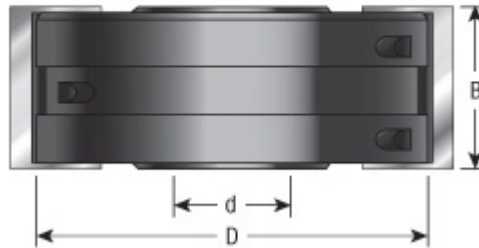

### Item #61212, Amana Tool Profile Pro™ Insert Carbide 2-Wing 100mm (4 in) Dia x 40mm (1-1/2) x 1 in Bore Steelhead (for 40mm Knife System)

**\$117.22**

Thank you for shopping with us! Profile Pro™ black oxide solid steel cutterheads in 100mm or 120mm diameters. Allen Socket Screws 8mmx16mm (2 required) 67144 Wedge Blocks for 40mm knives (2 required) WB-40 L-Shaped Allen Key 4mm (1 required) 5010 Knife Set Pins (4 required)

## SPECIFICATIONS

**Bore**

**B1**

**Cut Height, Length, or Width**

40 mm

**Manufacturer**

Amana Tool