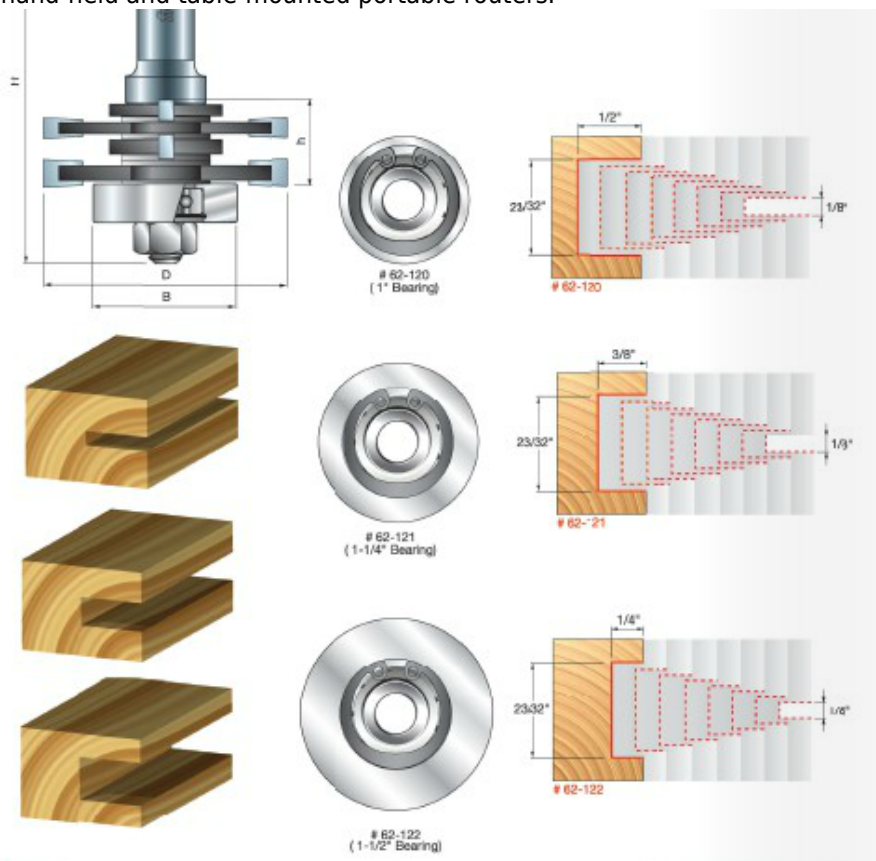

Edge of Arlington Saw & Tool, Inc.

124 South Collins
 Arlington, TX 76010
 Phone: 817-461-7171 • Fax: 817-795-6651
 Toll Free: 888-461-7171
 Email: info@eoasaw.com
 Website: www.eoasaw.com

61-102

Item #61-102, Freud Stacked Slotting Set \$130.41

Thank you for shopping with us! Application: Produces grooves 1/8" to 23/32" wide -By changing the bearings, this set will cut three different depths (1/4" , 3/8" , 1/2"). -Set includes Freud's slotting cutter arbor 60-202, 3 bearings, and 4 specially designed slotting cutters. -Cuts all composition materials, plywoods, hardwoods, and softwoods. -Use on hand-held and table-mounted portable routers.

SPECIFICATIONS	
Manufacturer	Freud Tools
Diameter	2 in
Cut Depth	N/A
Cut Height, Length, or Width	1/8 in
Overall Length	3 1/4 in
Part Descp.	Slotting Set

SPECIFICATIONS

Shank

1/2 in

Bearing Size