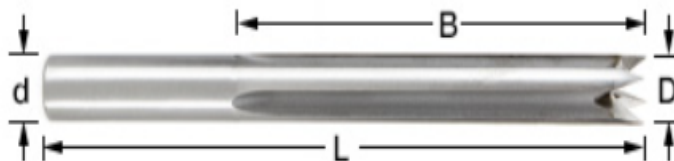

\$63.21

Thank you for shopping with us!

1/2" Shank

• 4 Flute • Can cut both directions: right or left hand rotation • Precision ground for smooth cuts • Used for cutting Mortise Slots in Softwood & Hardwood

Product Information: • 1/2" Shank • (HSS) High Speed Steel • Professional Quality • Unit Pack: Individually Carded

SPECIFICATIONS

Manufacturer	Amana Tool
Diameter	3/8 in
Cut Height, Length, or Width	3 1/4 in
Length	5 1/4 in
Shank	1/2 in