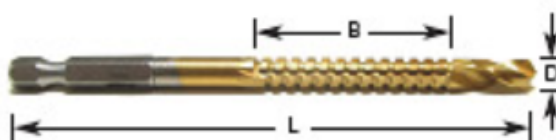

### Item #608-102, Amana Timberline Titanium Coated HSS Drill Saw \$6.76

Thank you for shopping with us! 1/4" Hex Shank design for Quick Release  
Product Information: • 1/4" Hex Shank • Professional Quality • Unit Pack:  
Individually Carded High speed steel titanium coated all purpose drill saw. For  
use on wood and plywood 1/4" diameter hex head shank with 1-1/2" cut length.  
Handy for enlarging existing holes or cutting irregular shapes or contours.

#### SPECIFICATIONS

<b>Manufacturer</b>	Amana Tool
<b>Diameter</b>	1/4 in
<b>Hex Shank</b>	1/4 in
<b>Cut Height, Length, or Width</b>	1 1/2 in
<b>Overall Length</b>	4 1/4 in