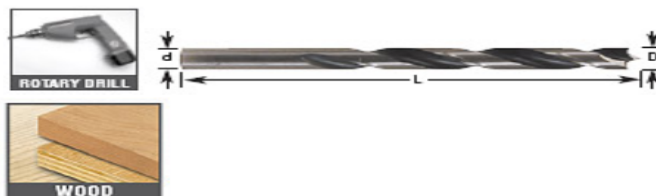

Thank you for shopping with us!

7-piece set is available with 7 of the most popular sizes: 1/8" , 3/16" , 1/4" , 5/16" , 3/8" , 7/16" , 1/2" . In metal box.

PRECISION WOOD CUTTING BITS

Brad Point drill bits are the bits of choice for precision wood cutting. They overcome the tendency to walk at the start of a hole and reduce tearout at the perimeter of the hole. The bits are made from high speed steel. They are fully ground and polished to give superior chip clearance. We carry an extensive line of individual sizes ranging from 1/16" to 1" .

Designed to drill through: Wood

Product Information: • Unit Pack: Individually Carded • Professional Quality

Designed to drill through: Wood

SPECIFICATIONS

Manufacturer Amana Tool

Diameter --

Length

Note 7 piece set (#606-200) is available with 7 of the most popular sizes: 1/8 in, 3/16 in, 1/4 in, 5/16 in, 3/8 in, 7/16 in, 1/2 in