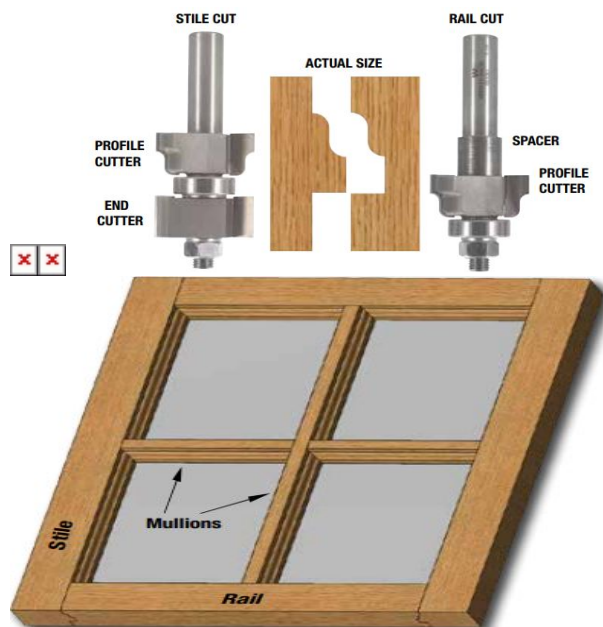

Edge of Arlington Saw & Tool, Inc.

124 South Collins
Arlington, TX 76010
Phone: 817-461-7171 • Fax: 817-795-6651
Toll Free: 888-461-7171
Email: info@eoasaw.com
Website: www.eoasaw.com

Item #6050H, Whiteside Machine Replacement Profile Cutter for 6050 Window Sash Bit \$47.60

Thank you for shopping with us!.

This item is a replacement Profile Cutter for the 6050 Window Sash bit.

SPECIFICATIONS

Manufacturer	Whiteside Machine
Diameter	--
Cut Height, Length, or Width	--
Material	--
Overall Length	--
Part Descp.	Window Sash Profile Cutter
Shank	--
RPM	--