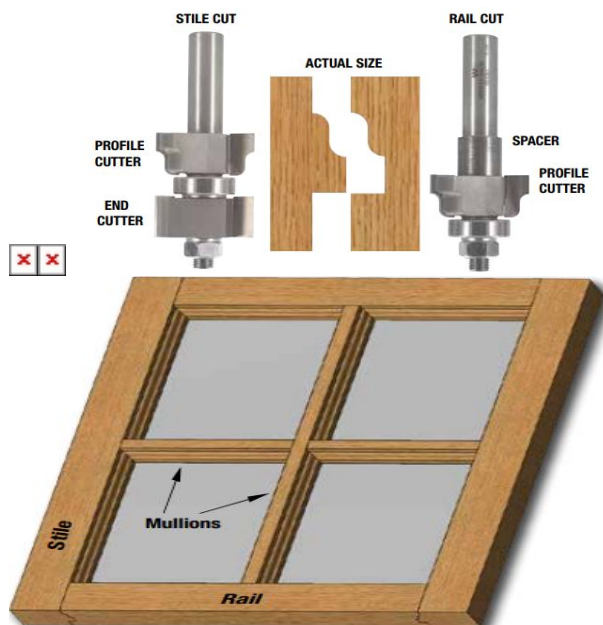

Edge of Arlington Saw & Tool, Inc.

124 South Collins
Arlington, TX 76010
Phone: 817-461-7171 • Fax: 817-795-6651
Toll Free: 888-461-7171
Email: info@eoasaw.com
Website: www.eoasaw.com

Item #6050G, Whiteside Machine Replacement Straight Cutter for 6050 Window Sash Bit **\$42.84**

Thank you for shopping with us!.

This item is a replacement Straight Cutter for the 6050 Window Sash bit.

SPECIFICATIONS

Manufacturer	Whiteside Machine
Diameter	--
Cut Height, Length, or Width	--
Material	--
Overall Length	--
Part Descp.	Window Sash Straight Cutter
Shank	--
RPM	--