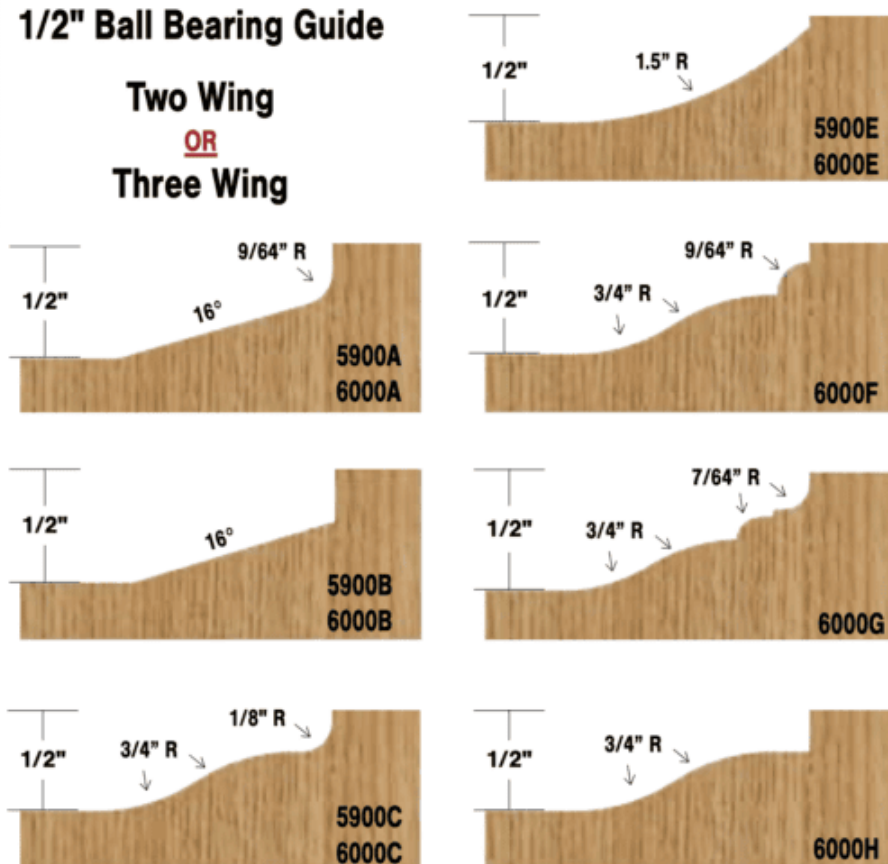

### Item #6000C, Whiteside Machine 3 3/8" Large Raised Panel - 3 Wings (Ball Bearing Guide)

**\$141.89**

Thank you for shopping with us! Our largest Raised Panel profiles manufactured with two cutting wings & 3 1/4" diameter. Can be used with the Full Size Stile and Rail bits for cabinet or furniture making. Ball Bearing Guide.

#### 1/2" Ball Bearing Guide

Two Wing  
 OR  
 Three Wing

#### SPECIFICATIONS

<b>Manufacturer</b>	Whiteside Machine
<b>Large Diameter</b>	3 3/8 in
<b>Note</b>	Can be used with the Full Size Stile and Rail bits for cabinet or furniture making.
<b>Series</b>	6000
<b>Shank</b>	1/2 in
<b>Wings</b>	3