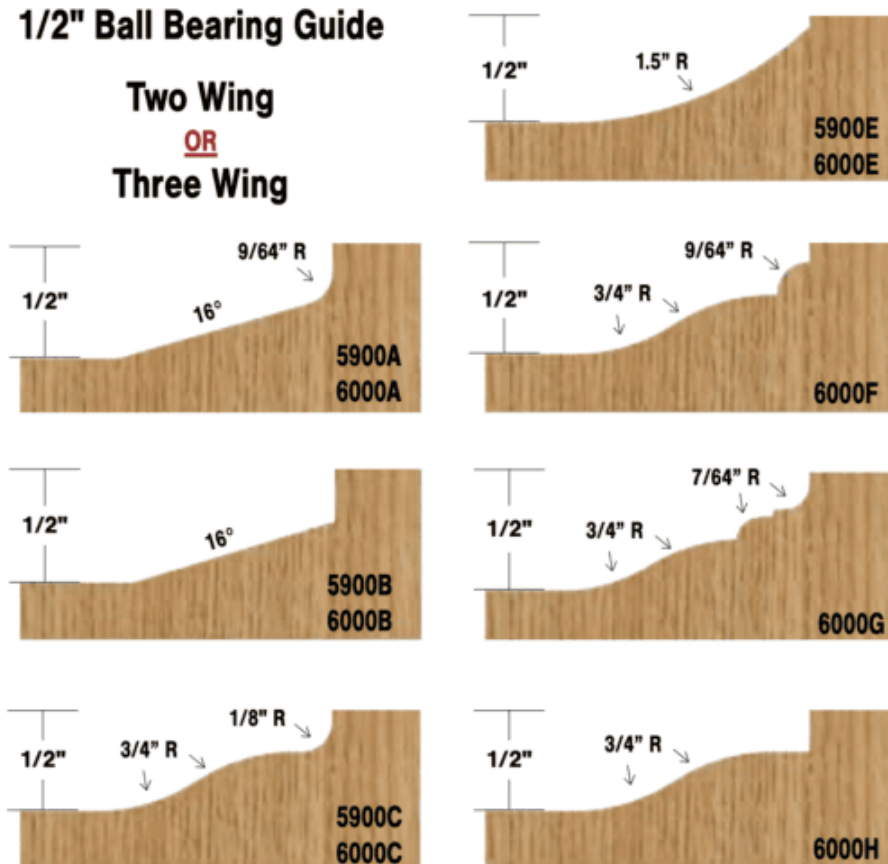

### Item #6000B, Whiteside Machine 3 3/8" Large Raised Panel - 3 Wings (Ball Bearing Guide) \$141.89

Thank you for shopping with us! Our largest Raised Panel profiles manufactured with two cutting wings & 3 1/4" diameter. Can be used with the Full Size Stile and Rail bits for cabinet or furniture making. Ball Bearing Guide.

#### 1/2" Ball Bearing Guide

Two Wing  
 OR  
 Three Wing

#### SPECIFICATIONS

<b>Manufacturer</b>	Whiteside Machine
<b>Large Diameter</b>	3 3/8 in
<b>Note</b>	Can be used with the Full Size Stile and Rail bits for cabinet or furniture making.
<b>Series</b>	6000
<b>Shank</b>	1/2 in
<b>Wings</b>	3