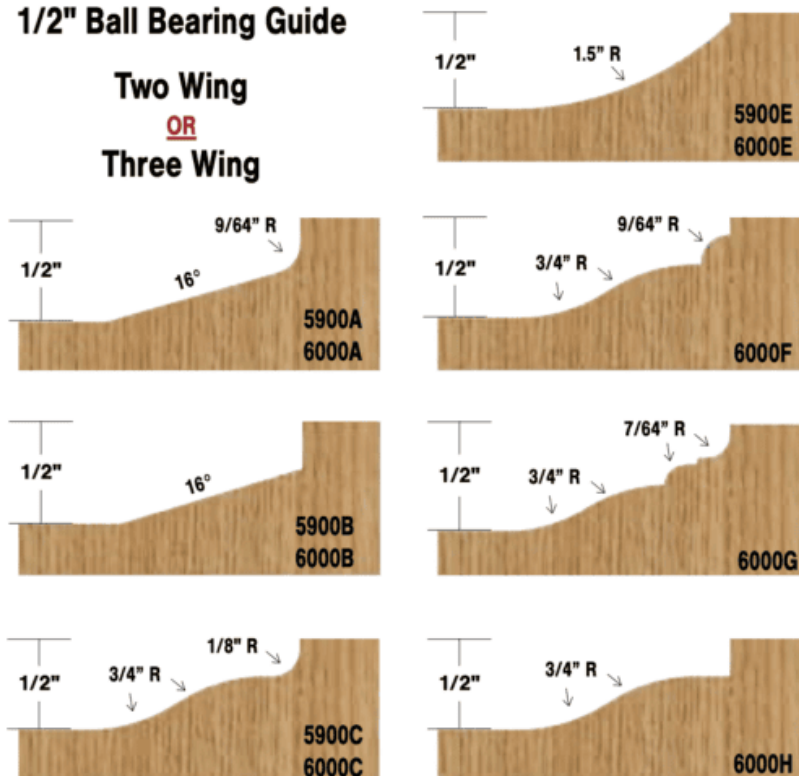

### Item #5900G, Whiteside Machine 3 1/4" Large Raised Panel - 2 Wings (Ball Bearing Guide) \$121.63

Thank you for shopping with us! Our largest Raised Panel profiles manufactured with two cutting wings & 3 1/4" diameter. Can be used with the Full Size Stile and Rail bits for cabinet or furniture making. Ball Bearing Guide.

#### 1/2" Ball Bearing Guide

Two Wing  
 OR  
 Three Wing

### SPECIFICATIONS

<b>Manufacturer</b>	Whiteside Machine
<b>Large Diameter</b>	3-1/4 in
<b>Note</b>	Can be used with the Full Size Stile and Rail bits for cabinet or furniture making.
<b>Series</b>	5900
<b>Shank</b>	1/2 in
<b>Wings</b>	2