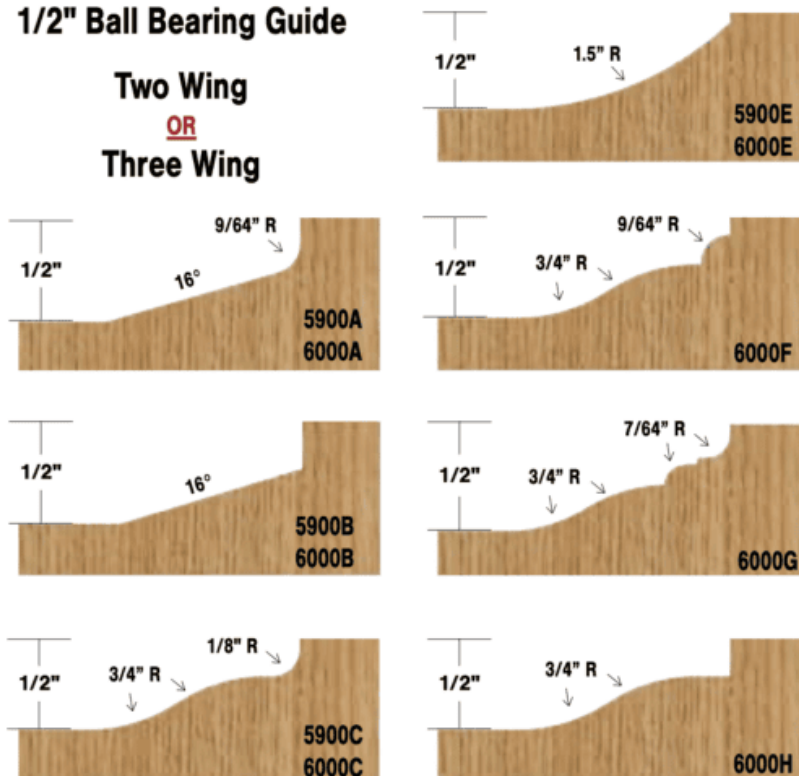

### Item #5900F, Whiteside Machine 3 1/4" Large Raised Panel - 2 Wings (Ball Bearing Guide) \$121.63

Thank you for shopping with us! Our largest Raised Panel profiles manufactured with two cutting wings & 3 1/4" diameter. Can be used with the Full Size Stile and Rail bits for cabinet or furniture making. Ball Bearing Guide.

#### 1/2" Ball Bearing Guide

Two Wing  
 OR  
 Three Wing

### SPECIFICATIONS

<b>Manufacturer</b>	Whiteside Machine
<b>Large Diameter</b>	3-1/4 in
<b>Note</b>	Can be used with the Full Size Stile and Rail bits for cabinet or furniture making.
<b>Series</b>	5900
<b>Shank</b>	1/2 in
<b>Wings</b>	2