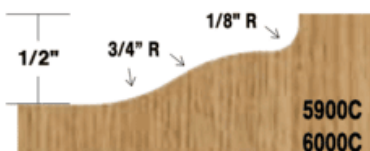

### Item #5900E, Whiteside Machine 3 1/4" Large Raised Panel - 2 Wings (Ball Bearing Guide) \$121.63

Thank you for shopping with us! Our largest Raised Panel profiles manufactured with two cutting wings & 3 1/4" diameter. Can be used with the Full Size Stile and Rail bits for cabinet or furniture making. Ball Bearing Guide.

#### 1/2" Ball Bearing Guide

Two Wing  
 OR  
 Three Wing

## SPECIFICATIONS

**Manufacturer** Whiteside Machine

**Large Diameter** 3-1/4 in

**Note** Can be used with the Full Size Stile and Rail bits for cabinet or furniture making.

**Series** 5900

**Shank** 1/2 in