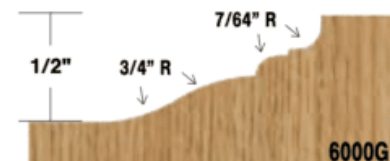

### Item #5900E, Whiteside Machine 3 1/4" Large Raised Panel - 2 Wings (Ball Bearing Guide) \$121.63

Thank you for shopping with us! Our largest Raised Panel profiles manufactured with two cutting wings & 3 1/4" diameter. Can be used with the Full Size Stile and Rail bits for cabinet or furniture making. Ball Bearing Guide.

#### 1/2" Ball Bearing Guide

Two Wing  
 OR  
 Three Wing

## SPECIFICATIONS

**Manufacturer** Whiteside Machine

**Large Diameter** 3-1/4 in

**Note** Can be used with the Full Size Stile and Rail bits for cabinet or furniture making.

**Series** 5900

**Shank** 1/2 in