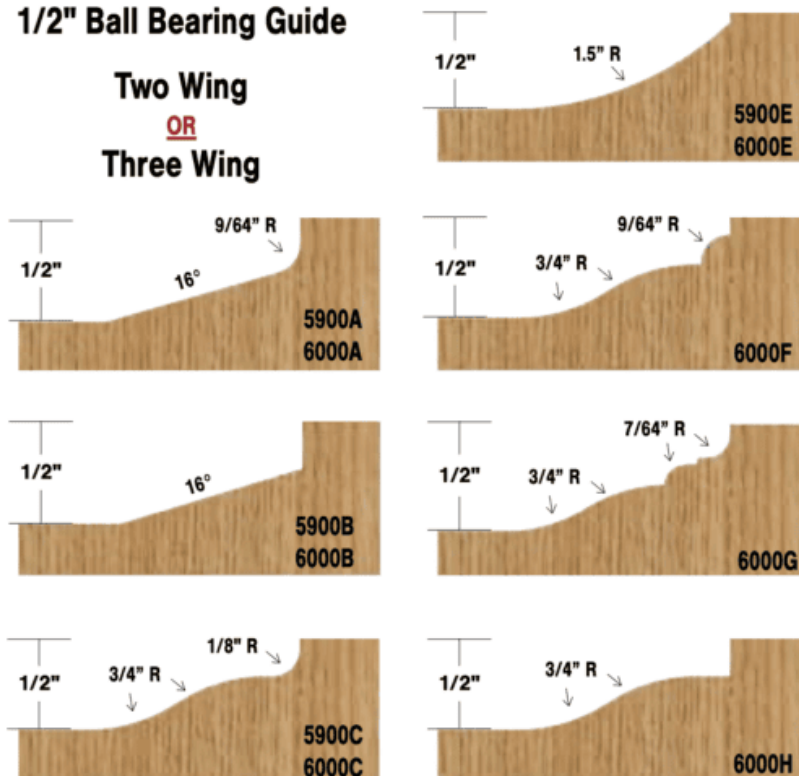

### Item #5900C, Whiteside Machine 3 1/4" Large Raised Panel - 2 Wings (Ball Bearing Guide) \$121.63

Thank you for shopping with us! Our largest Raised Panel profiles manufactured with two cutting wings & 3 1/4" diameter. Can be used with the Full Size Stile and Rail bits for cabinet or furniture making. Ball Bearing Guide.

#### 1/2" Ball Bearing Guide

Two Wing  
 OR  
 Three Wing

## SPECIFICATIONS

**Manufacturer** Whiteside Machine

**Large Diameter** 3-1/4 in

**Note** Can be used with the Full Size Stile and Rail bits for cabinet or furniture making.

**Series** 5900

**Shank** 1/2 in

**Wings** 2