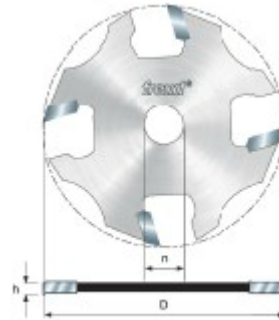

### Item #58-108, Freud Four Wing Slotting Cutters \$28.17

Thank you for shopping with us! **Application:** Produces slots and grooves for T-moldings, spline joints, tongue & groove joints, and many other applications -Should be used with Freud's slotting cutter arbors [60-100](#) for 1/4" shanks, and [60-102](#) for 1/2" shanks. - Compatible with [62-108](#) bearing. -Cuts all composition materials, plywood, hardwoods, and softwoods. -Use on hand-held and table-

## SPECIFICATIONS

<b>Manufacturer</b>	Freud Tools
<b>Diameter</b>	2 in
<b>Bore</b>	5/16 in
<b>Cut Height, Length, or Width</b>	1/8 in
<b>Wings</b>	4