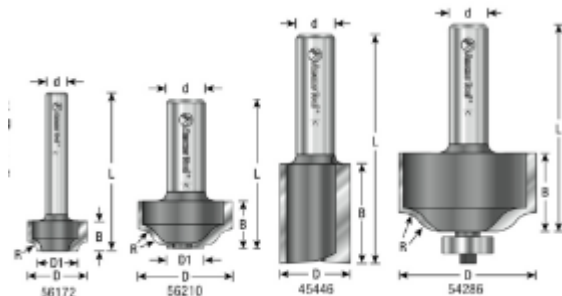

Edge of Arlington Saw & Tool, Inc.

124 South Collins
Arlington, TX 76010
Phone:817-461-7171 • Fax: 817-795-6651
Toll Free: 888-461-7171
Email: info@eoasaw.com
Website: www.eoasaw.com

Item #56172, Amana Tool Carbide-Tipped Plunge Beading 1/8 Radius x 3/4 Dia x 3/8 x 1/4 Inch Shank for Stacking Boxes Set \$37.69

Edge of Arlington offers free shipping in the United States when you choose flat rate shipping.

The carefully crafted sides of each box features fine details that you create yourself with a router and the Amana Tool® Stacking Boxes Router Bit Set. The set also

includes an ogee bit to rout the profile on the lid, two antique brass knobs, and a complete set of full-color instructions to guide you step-by-step through the entire construction process.

SPECIFICATIONS

Cut Height, Length, or Width	3/8 in
Diameter (D1)	1/2 in
Flute	2
Manufacturer	Amana Tool
Overall Length	2 in
Radius	1/8 in
Shank	1/4 in
Specs-Misc	Beading Groove