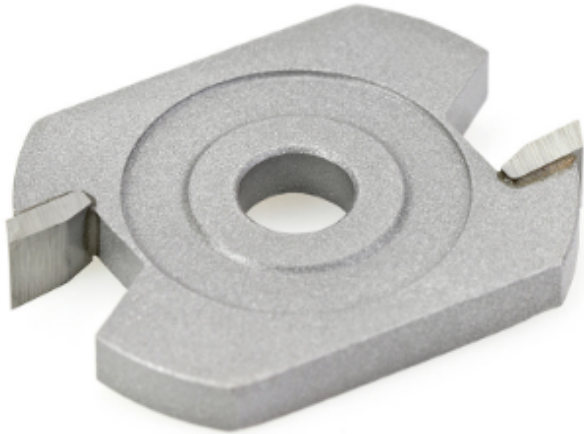

---

**Item #55354, Amana Tool Carbide-Tipped 1/4 Kerf Groove Cutter for Reversible Stile & Rail 55354**  
**\$31.99**

Thank you for shopping with us! Individual Components for [2-Piece Stile & Rail Sets 3/4" - 1" material](#), and [3/4" material](#).