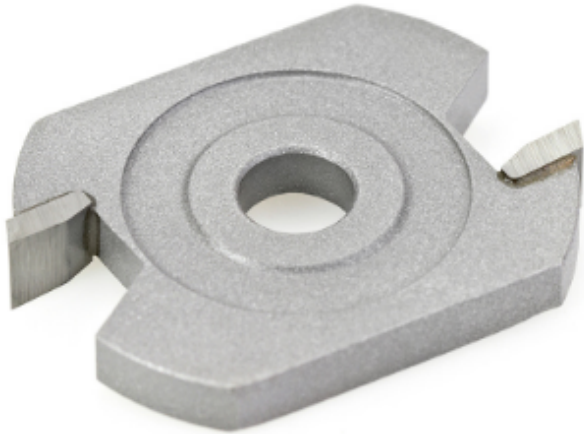

### **Item #55354, Amana Tool Carbide-Tipped 1/4 Kerf Groove Cutter for Reversible Stile & Rail 55354** **\$31.99**

Thank you for shopping with us! Individual Components for [2-Piece Stile & Rail Sets 3/4" - 1" material](#), and [3/4" material](#).