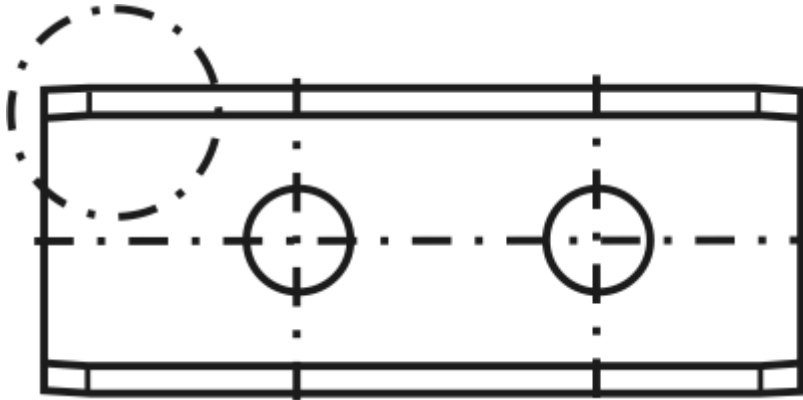

Edge of Arlington Saw & Tool, Inc.

124 South Collins
Arlington, TX 76010
Phone: 817-461-7171 • Fax: 817-795-6651
Toll Free: 888-461-7171
Email: info@eoasaw.com
Website: www.eoasaw.com

**Item #054259,
Tigra Reversible
Knives: Planer
Inserts**

$43.40

Thank you for shopping
with us!

SPECIFICATIONS

Manufacturer	Tigra
Grade	T04F-CR
Length	30 mm
Thickness	2.5 mm
Width	12 mm
Unit Price	$4.34
Pack Quantity	Box of 10 inserts