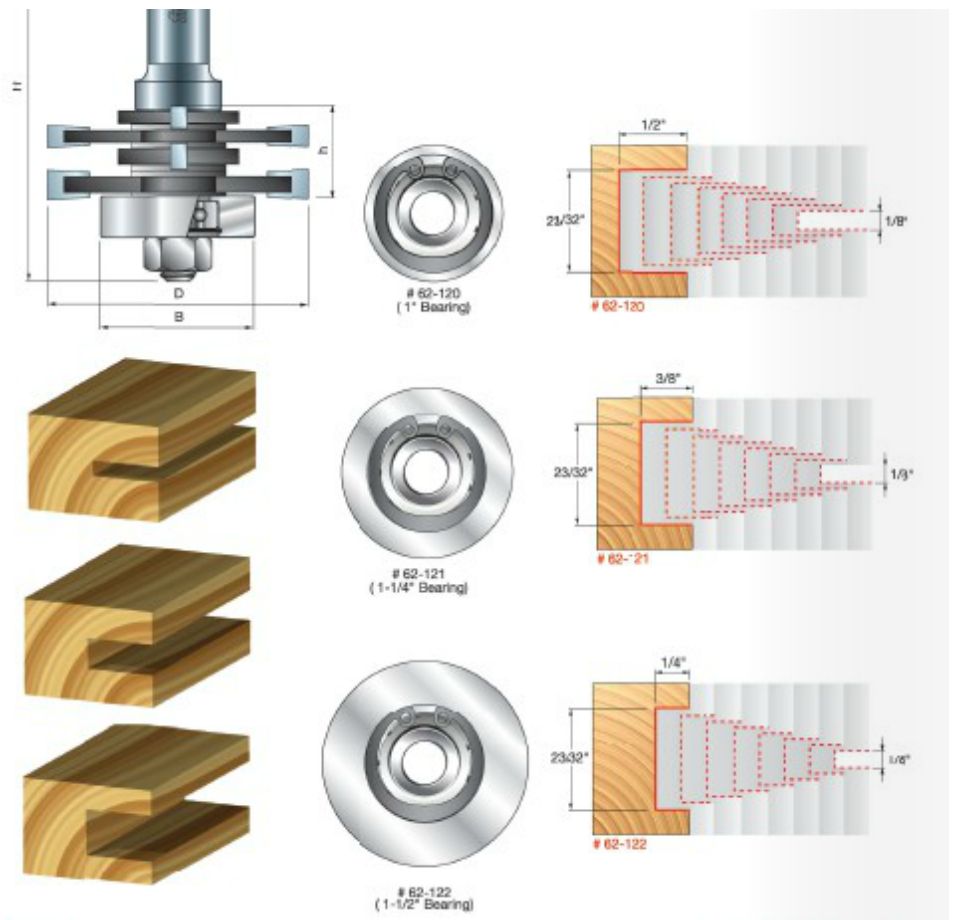

Edge of Arlington Saw & Tool, Inc.

124 South Collins
Arlington, TX 76010
Phone: 817-461-7171 • Fax: 817-795-6651
Toll Free: 888-461-7171
Email: info@eoasaw.com
Website: www.eoasaw.com

Item #54-108, Freud Stacked Slotting Set Replacement Cutter \$18.58

Thank you for shopping with us!

Replacement cutter for stacked slotting set [61-102](#)

Application for set: Produces grooves 1/8" to 23/32" wide

- By changing the bearings, this set will cut three different depths (1/4", 3/8", 1/2").
- Set includes Freud's slotting cutter arbor 60-202, 3 bearings, and 4 specially designed slotting cutters.
- Cuts all composition materials, plywoods, hardwoods, and softwoods.
- Use on hand-held and table-mounted portable routers.

SPECIFICATIONS

Manufacturer	Freud Tools
Diameter	2 in
Cut Depth	N/A
Cut Height, Length, or Width	1/8 in
Overall Length	N/A
Part Descp.	Replacement Slotting Cutter
Shank	N/A
Bearing Size	N/A