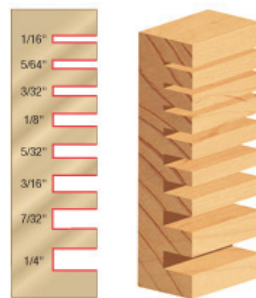

### Item #53208, Amana Tool Slotting Cutter 3-Wing x 1-7/8" Dia x 3/16" x 5/16" Inner Dia \$23.93

Thank you for shopping with us! Two- and three-wing slotting cutters are available individually. Use a two-wing cutter for faster feed rates, three wing for better cut finish. Arbor sold separately. For complete assemblies refer to: [Slotting Cutter Assemblies](#).

## SPECIFICATIONS

<b>Bore</b>	5/16 in
<b>Kerf</b>	3/16 in
<b>Manufacturer</b>	Amana Tool
<b>Note</b>	Arbor sold separately. Assemblies sold separately.
<b>Wings</b>	3
<b>Diameter</b>	1 7/8 in