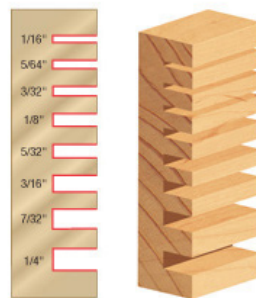

### Item #53206, Amana Tool Slotting Cutter 3-Wing x 1-7/8" Dia x 1/8" x 5/16" Inner Dia \$23.21

Thank you for shopping with us! Two- and three-wing slotting cutters are available individually. Use a two-wing cutter for faster feed rates, three wing for better cut finish. Arbor sold separately. For complete assemblies refer to: [Slotting Cutter Assemblies](#).

## SPECIFICATIONS

<b>Bore</b>	5/16 in
<b>Kerf</b>	1/8 in
<b>Manufacturer</b>	Amana Tool
<b>Note</b>	Arbor sold separately. Assemblies sold separately.
<b>Wings</b>	3
<b>Diameter</b>	1 7/8 in