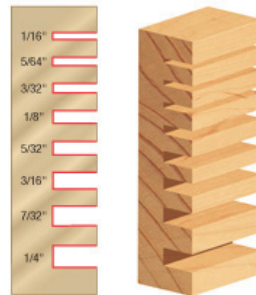

### Item #53202, Amana Tool Slotting Cutter 3-Wing x 1-7/8" Dia x 5/64" x 5/16" Inner Dia \$20.63

Thank you for shopping with us! Two- and three-wing slotting cutters are available individually. Use a two-wing cutter for faster feed rates, three wing for better cut finish. Arbor sold separately. For complete assemblies refer to: [Slotting Cutter Assemblies](#).

## SPECIFICATIONS

<b>Bore</b>	5/16 in
<b>Kerf</b>	5/64 in
<b>Manufacturer</b>	Amana Tool
<b>Note</b>	Arbor sold separately. Assemblies sold separately.
<b>Wings</b>	3
<b>Diameter</b>	1 7/8 in